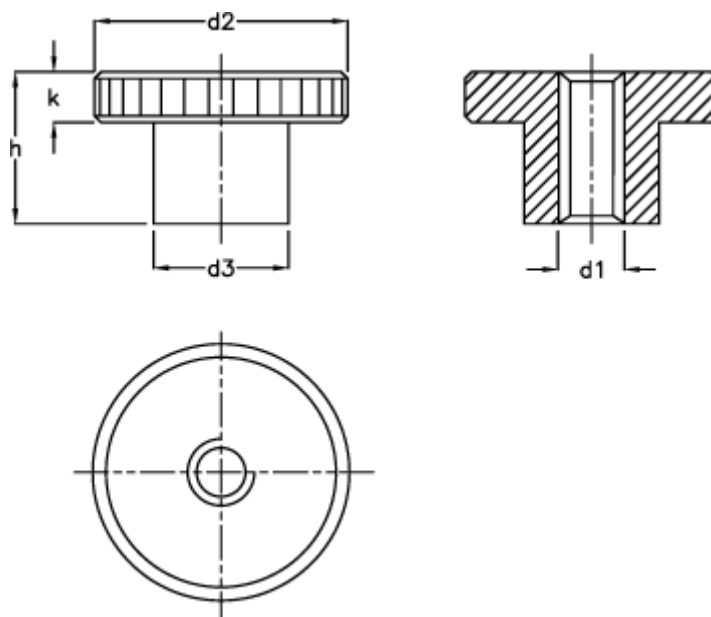

Article number: 20704508

Description: E+G Knurled nut DIN 466-M5

Measures

$d_1 = M 5$
 $d_2 = 20$
 $d_3 = 10$
 $h = 11.5$
 $K = 4.0$